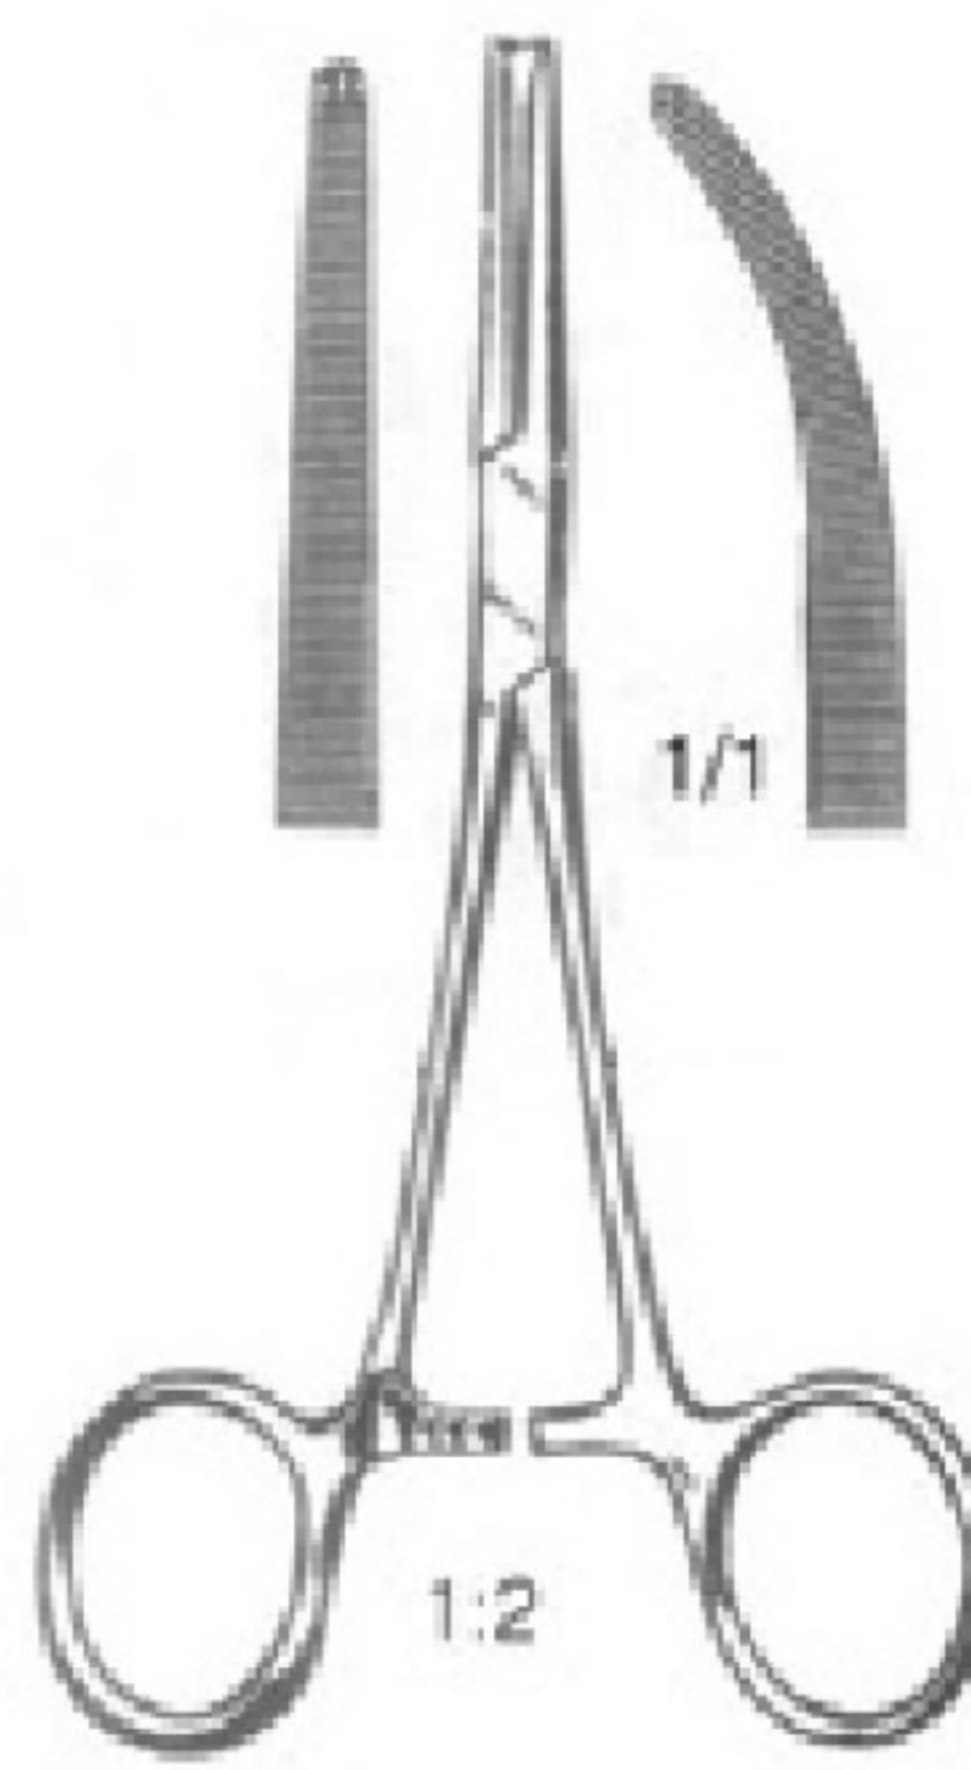

Available in Straight and Curved

25 cm

Teale Vulsellum Forceps

PTI-121-111
Teale Vulsellum Forceps

25 cm

Crile Kocher

PTI-121-112
Crile Kocher

Available in Straight and Curved

16 cm

Allis Tissue Forcep

PTI-121-110
Allis Tissue Forcep

15 cm 16 cm 18 cm 20 cm

Forceps

Sponge Foerster Forceps

PTI-121-113

Sponge Foerster Forceps