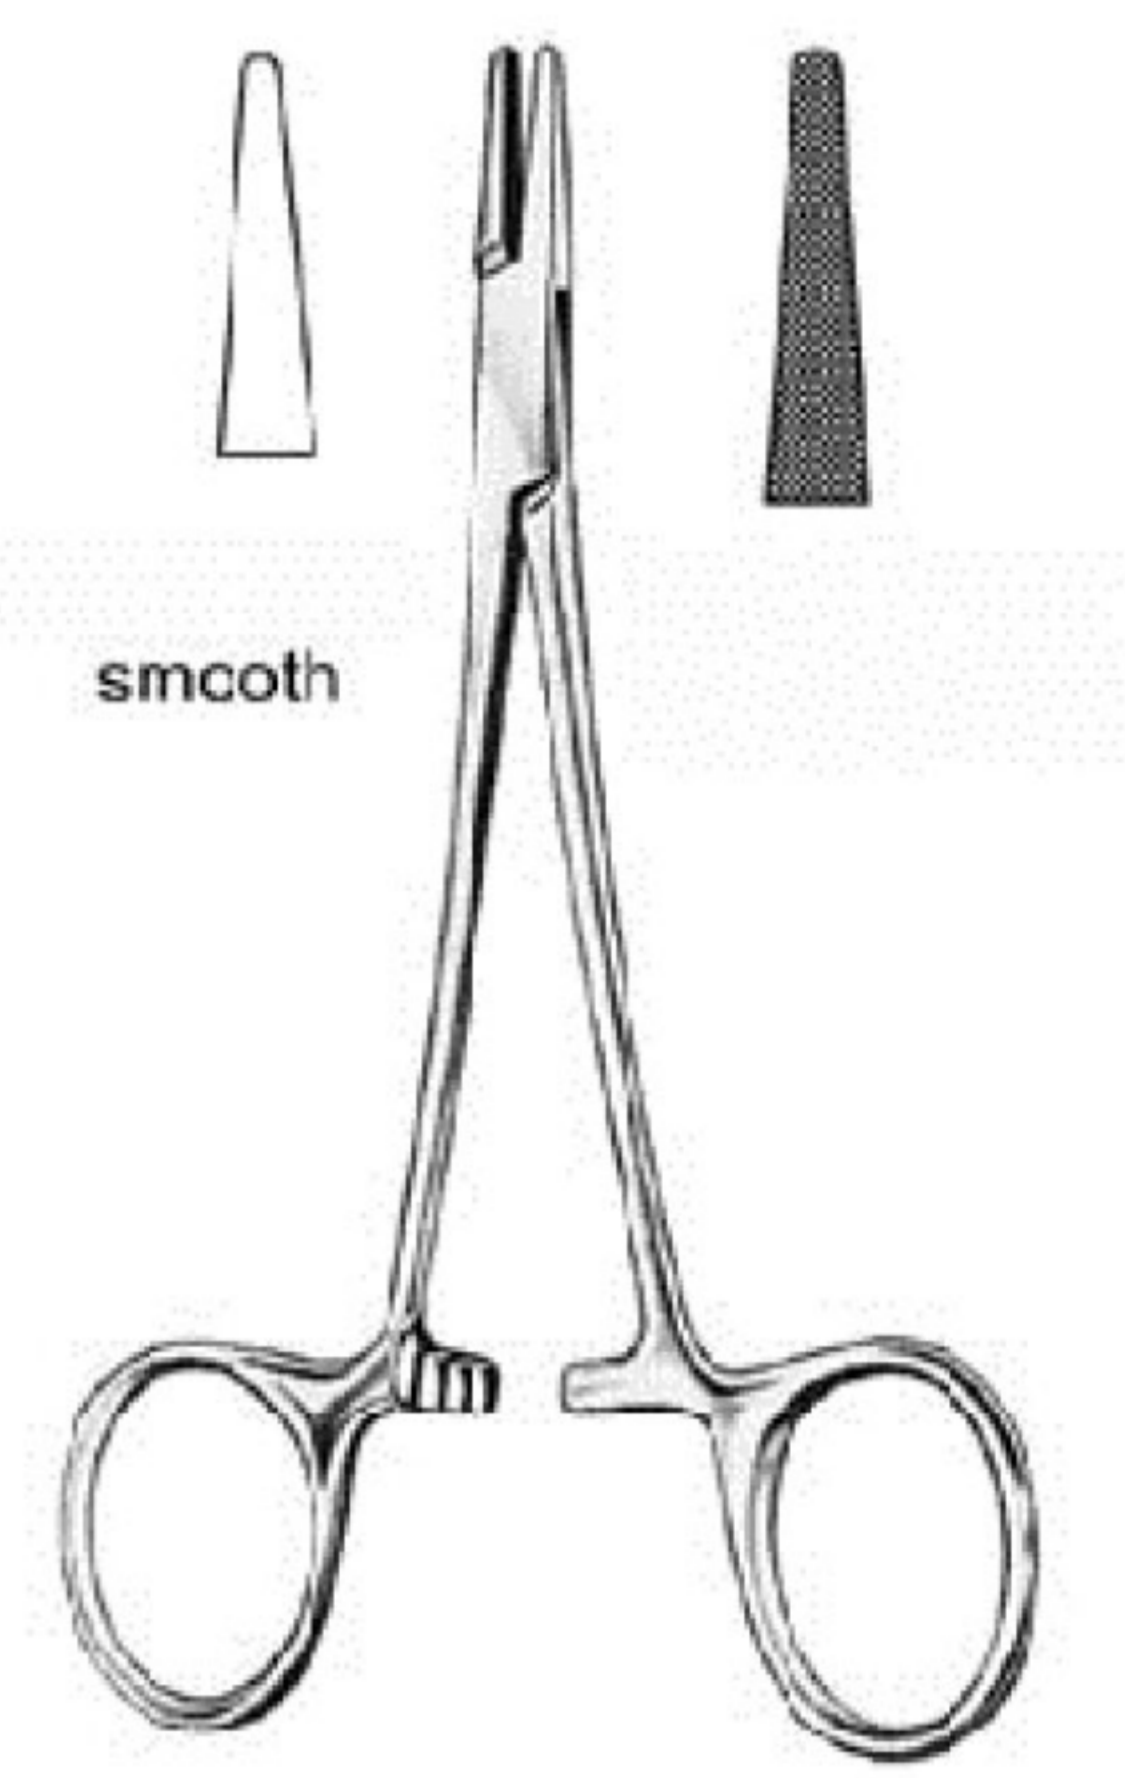

12 cm

Needle Holder

Mayo Hegar Needle Holder W/Groove

PTI-124-101

Mayo Hegar Needle Holder w/groove

Mayo Hegar Needle Holder W/O Groove

PTI-124-102

Mayo Hegar Needle Holder w/o groove