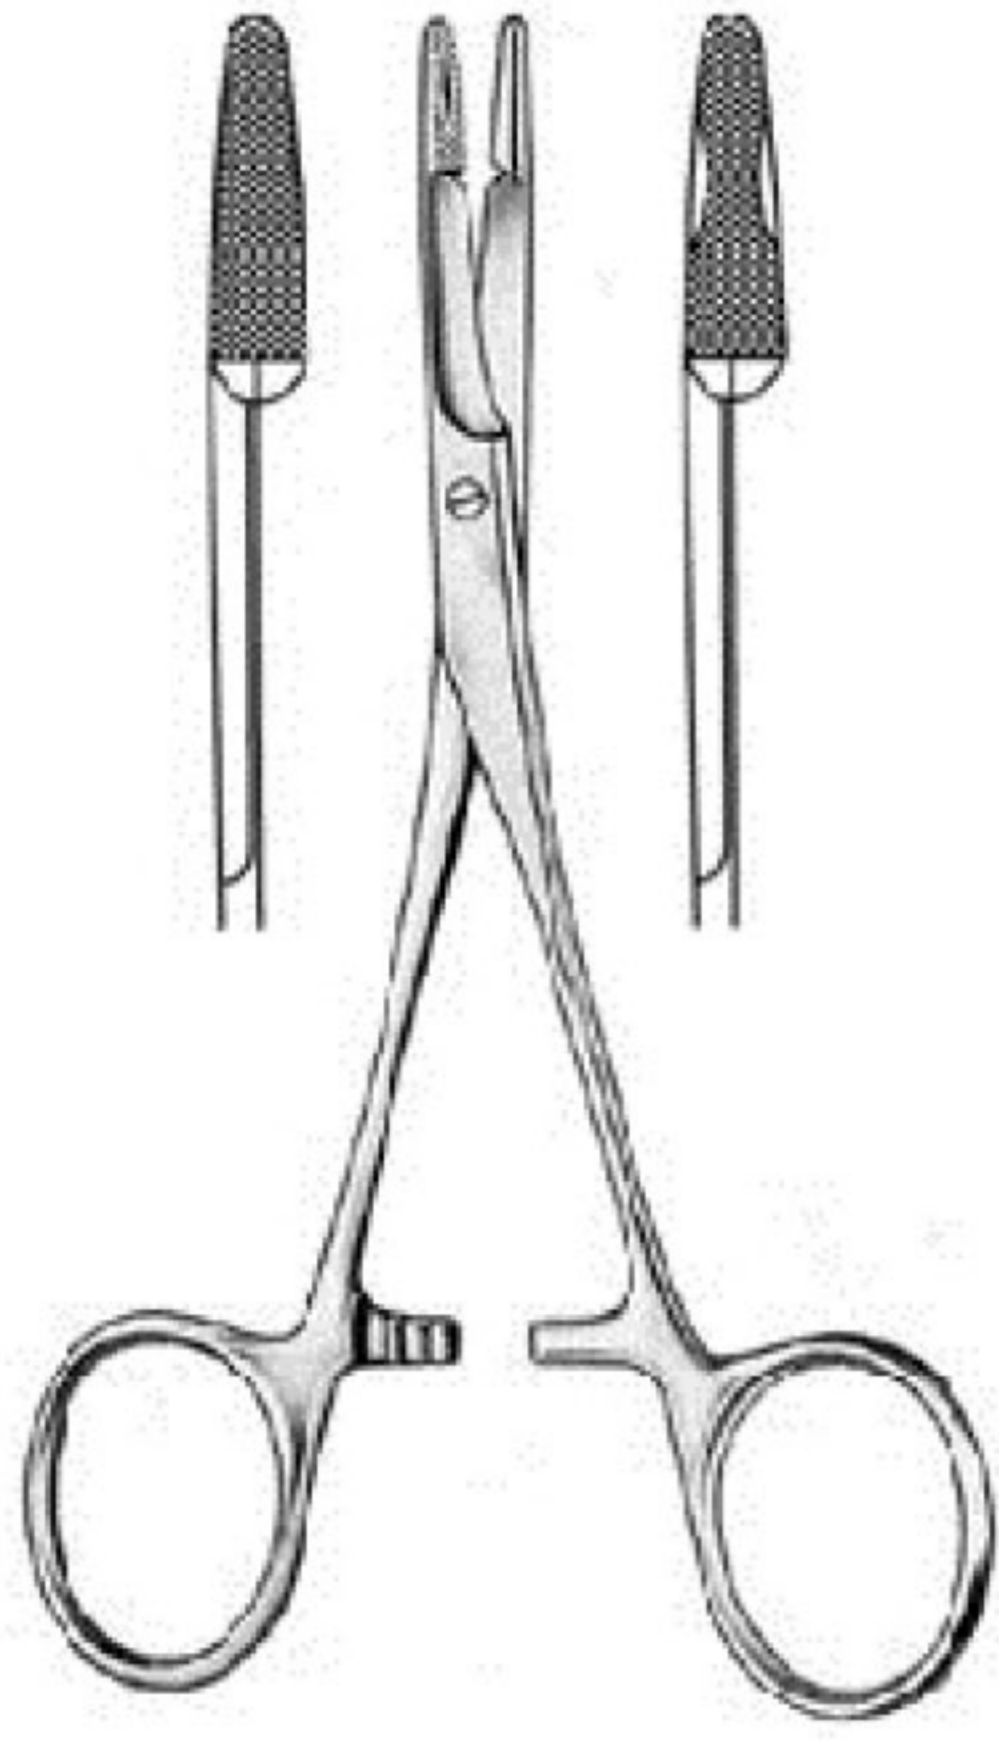

PTI-124-105

Halsey Needle Holder

Straight

Crile-Wood Needle Holder

PTI-124-106

Crile-Wood Needle Holder

Available in Straight and Curved

Needle Holder

Olsen-Heager Needle Holder

PTI-124-107

Olsen-Heager Needle Holder

14 cm

Kilner Needle Holder

PTI-124-108

Kilner Needle Holder

13 cm